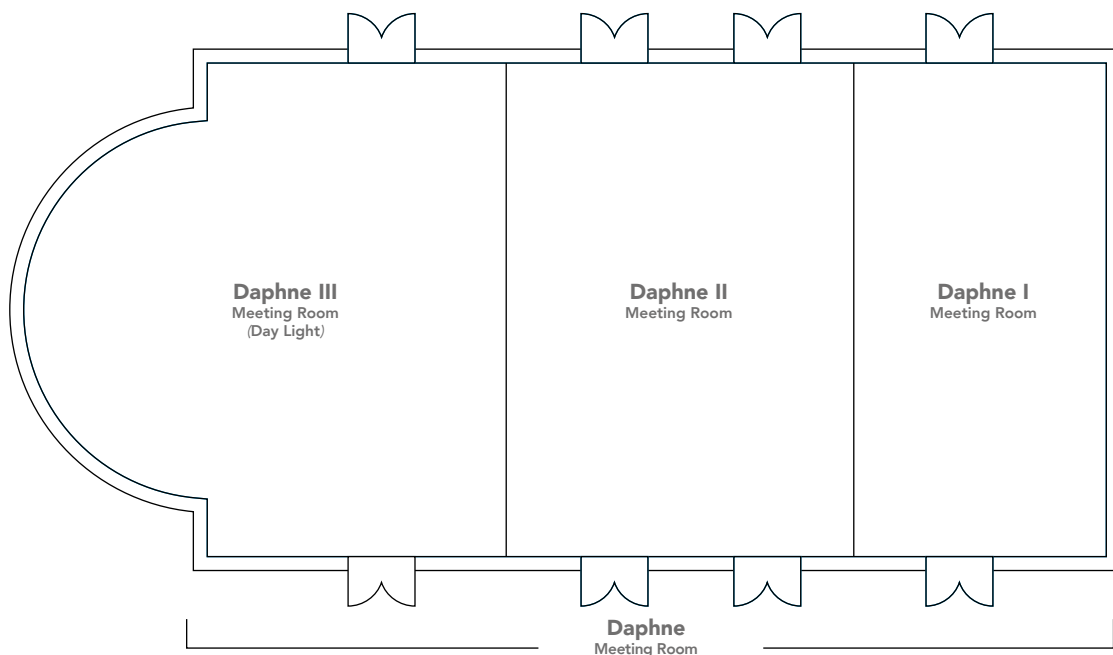

MEETING HALLS

MEETING ROOM	LENGTH	WIDTH	ALAN	HEIGHT	BANKET	THEATRE	CLASS
Daphne I, II, III	32 m	16,5 m	528 m ²	6 m	350 Person	650 Person	380 Person
Daphne I	9,5 m	16,5 m	156 m ²	6 m	80 Person	120 Person	80 people
Daphne II	12,5 m	16,5 m	206 m ²	6 m	130 Person	230 Person	120 Person
Daphne III (Receives Daylight)	10 m	16,5 m	165 m ²	6 m	100 Person	180 Person	100 Person