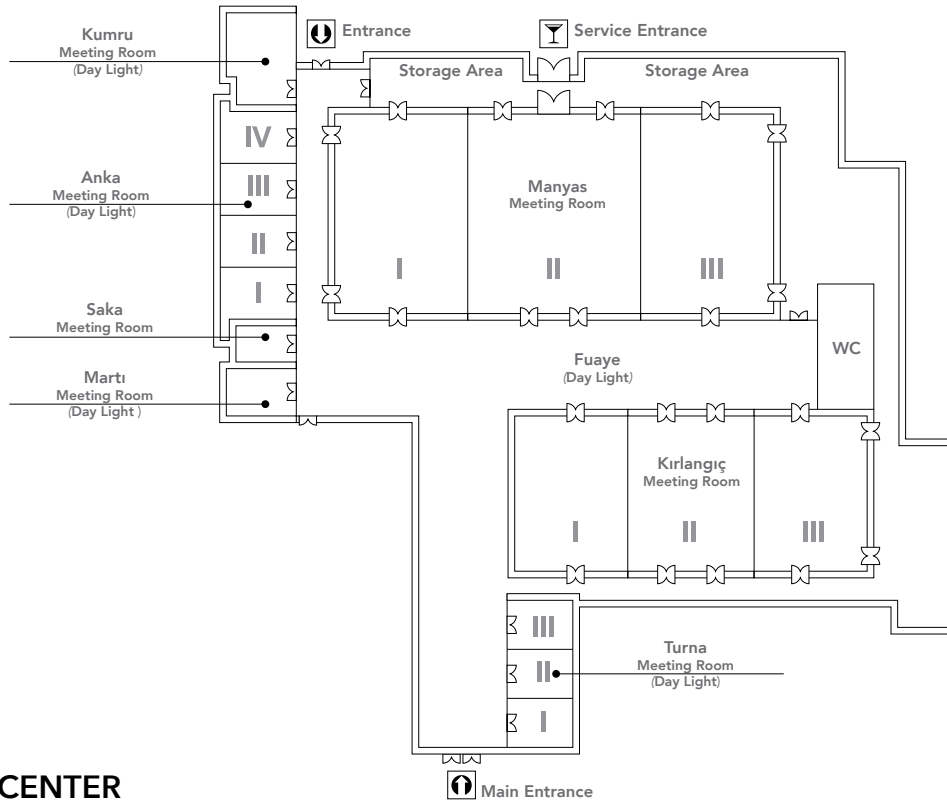

PACKAGE
(EXCLUDED SERVICES - EXTRA CHARGE)

FOOD & BEVERAGES

- A'la Carte Restaurants
- Gloria Golf Club Restaurant
- Sushi Bar
- F&B Services in other Gloria Hotels & Resorts
- Some Import Drinks, Drinks not Included to the Concept
- Drinks served in bottles
- Room Service

RULES

- Arrival Date C/In time 14:00
- Departure Date C/Out time 12:00

CONVENTION CENTER

MEETING ROOM	WIDTH	LENGTH	AREA	HEIGHT	BANQUET	U SHAPE BANQUET	THEATRE	CLASSROOM
Manyas	22 m	48 m	1056 m ²	7 m	800 Pax	-	1200 Pax	750 Pax
Manyas I, III	22 m	15 m	330 m ²	7 m	220 Pax	60 Pax	350 Pax	200 Pax
Manyas II	22 m	17,5 m	396 m ²	7 m	260 Pax	60 Pax	430 Pax	250 Pax
Fuaye / Foyer	-	-	845 m ²	-	-	-	-	-