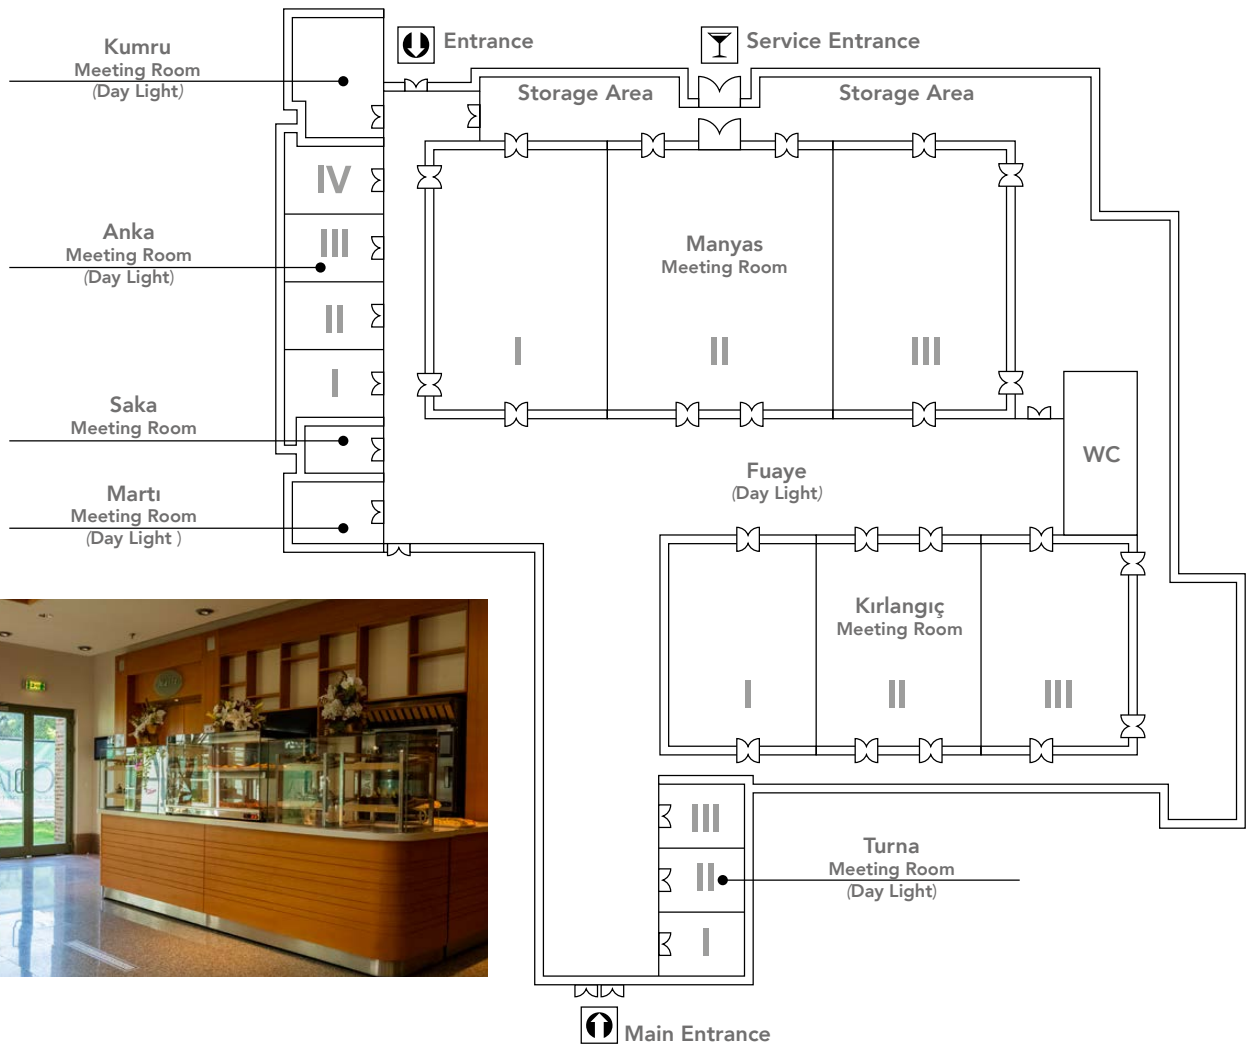

CONVENTION CENTER