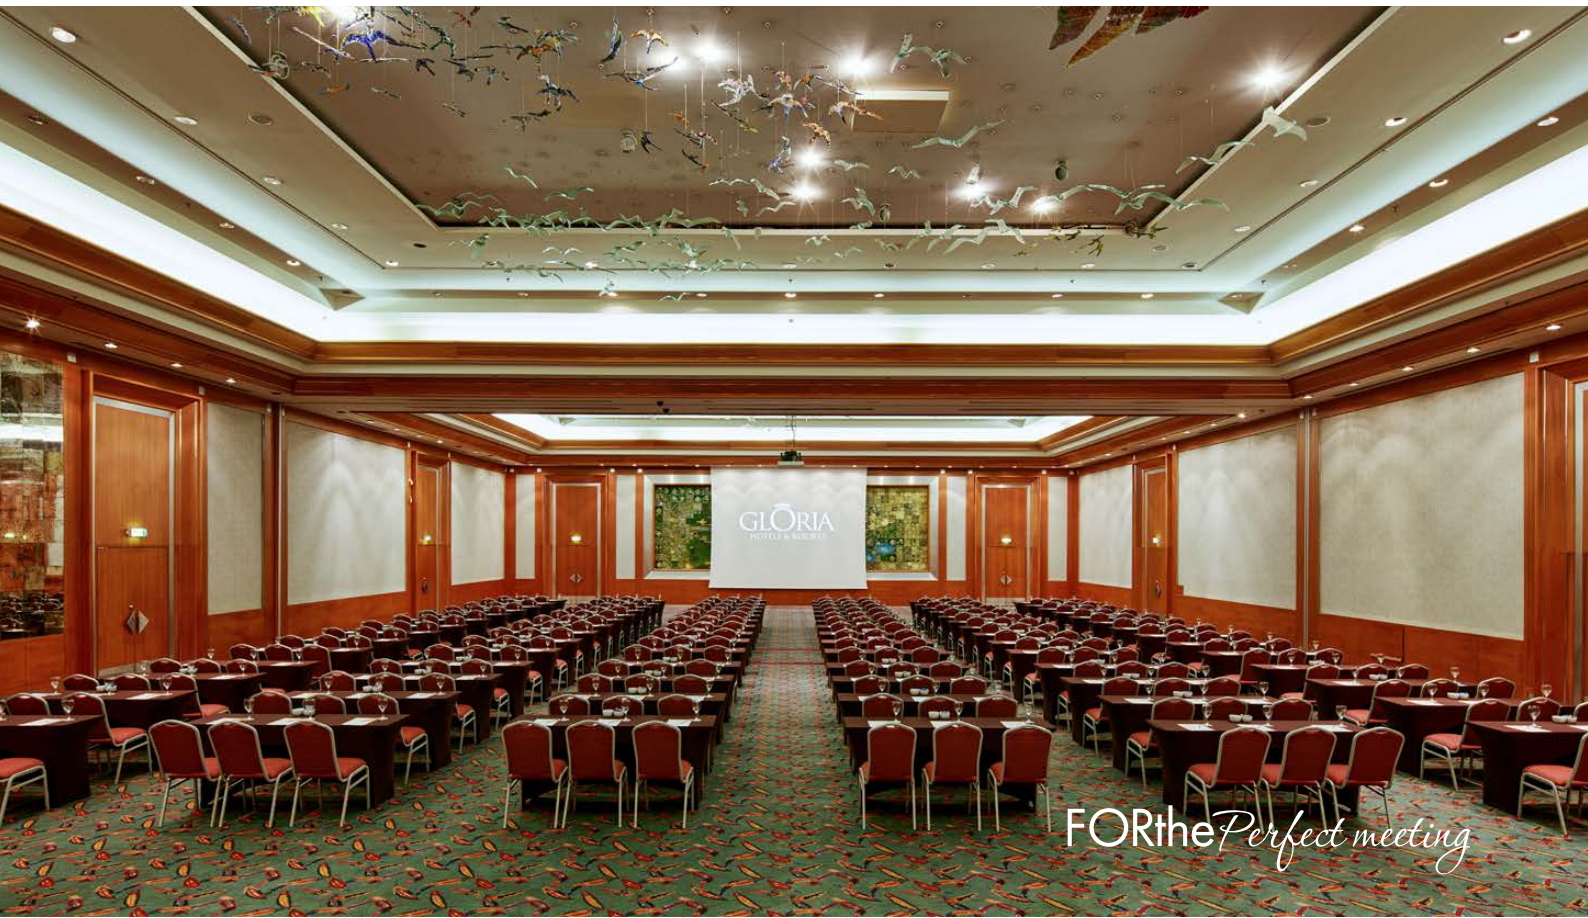

FORthePerfect meeting

**PACKAGE
(INCLUDED SERVICES)**

FOOD

- Open Buffet Breakfast (Summer/Winter- 07:00-10:30)
  Anatolia or Mosaïque Main Restaurants
- Open Buffet Lunch (Summer/Winter- 12:30-14:30)
  Anatolia or Mosaïque Main Restaurants
- Open Buffet Dinner (Summer- 19:00-21:30 / Winter-18:30-21:00)
  Anatolia or Mosaïque Main Restaurants
- Snack Restaurants (according to weather conditions)
- Patisserie Products

DRINKS

- Alcoholic; Local-Import Drinks
  (Drinks Included to the Concept)
- Non-Alcoholic; Local-Import Drinks
  (Drinks Included to the Concept)
- Minibar is free of charge, re-filling once a day

FREE OF CHARGE ACTIVITIES & SERVICES

- Fitness Center, Turkish Bath, Indoor Swimming Pool, Sauna
- F&B Services in Club Insomnia & Entertainment Center
  (Gloria Serenity Resort)
- Usage of Tennis Courts (Tennis lessons and rental of equipment
  are extra)
- Safe Box in rooms
- Game Room inside main building
- Usage of Mini Football Field (lightning is extra charged)
- Wireless Internet (Rooms & Convention Center &
  General Areas)

**PACKAGE
(EXCLUDED SERVICES - EXTRA CHARGE)**

FOOD & BEVERAGES

- A La Carte Restaurants
- Harem 7/24 A La Carte Restaurant
- Gloria Golf Club Restaurant
- Breakfast on the day of arrival, Lunch on the day of departure,
  Dinner on the day of departure
- Sushi Bar
- F&B Services in other Gloria Hotels & Resorts
- Some Import Drinks, Drinks not Included to the Concept
- Drinks served in bottles
- Room Service

CHARGE OF ACTIVITIES & SERVICES

- Spa Center (All kinds of massages and treatments)
  Massage, Body scrub
- Telephone, Fax, Photocopy
- Babysitting (Guest Relation Department must be informed
  24 hours in advance.)
- Dry Cleaning and Laundry services
- Golf Lesson
- Green fee and golf equipments
- Tennis lessons and tennis equipment rental
- Doctor or Medicine (cash or credit card)
- Shops (cash or credit card)
- All games in Entertainment Center
- All activities and services those are not included in the
  Group All Inclusive Package.

RULES

- Arrival Date C/In time 15:00
- Departure Date C/Out time 12:00